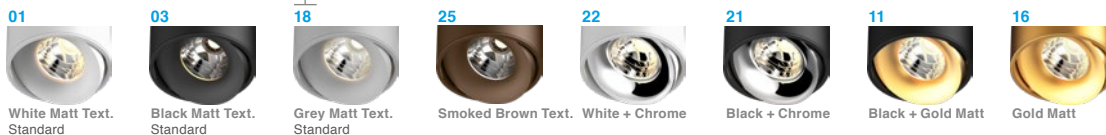

Lumen Maintenance Bridgelux COB LED (Tc=85°C)

L70B50: >100 000 hrs	L70B20: >100 000 hrs	L70B10: >100 000 hrs
L80B50: >100 000 hrs	L80B20: >100 000 hrs	L80B10: >100 000 hrs
L90B50: >100 000 hrs	L90B20: >50 000 hrs	L90B10: >50 000 hrs

28 - 28° Reflector - 0000.28.00.000.00
40 - 40° Reflector - 0000.40.00.000.00

Available colors - 0000.00.00.000.XX
Other RAL colors on request