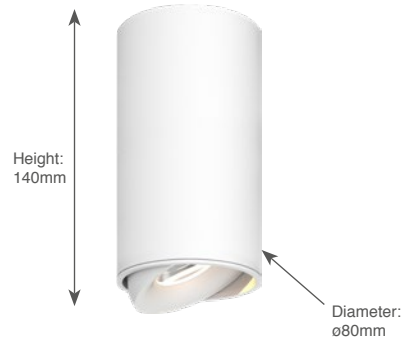

# Titan 140 Organic

Technical Datasheet

General	
Type	Surface Mounted / Suspended
Material	Aluminium
Lamp Type	COB LED
Adjustable	Yes (40°/359°)
Dimmable	No
Cooling	Passive
Energy Class	A++
Weight	590g
Photobiol. Safety	RG1
Class	class I

IP20 960°C LED