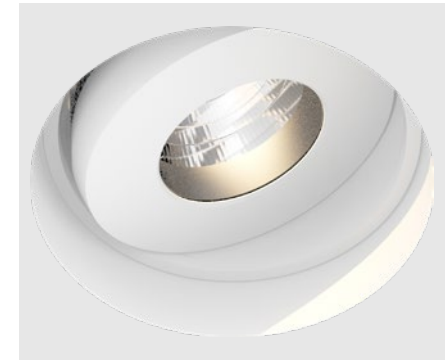

Titan Trimless Deep

Anti-glare

TRIMLESS KIT INCLUDED

PRICES INCL. DRIVERS

Non dim (Driver 490.24.16 incl.)

2700K - Ra90 - 10.2W - 937lm	1021.AA.24.927.XX
3000K - Ra90 - 10.2W - 984lm	1021.AA.24.930.XX
4000K - Ra90 - 10.2W - 998lm	1021.AA.24.940.XX

1-10V dim & Push dim (Driver 490.25.20 incl.)

2700K - Ra90 - 10.2W - 937lm	1021.AA.25.927.XX
3000K - Ra90 - 10.2W - 984lm	1021.AA.25.930.XX
4000K - Ra90 - 10.2W - 998lm	1021.AA.25.940.XX

DALI dim (Driver 490.26.20 incl.)

2700K - Ra90 - 10.2W - 937lm	1021.AA.26.927.XX
3000K - Ra90 - 10.2W - 984lm	1021.AA.26.930.XX
4000K - Ra90 - 10.2W - 998lm	1021.AA.26.940.XX

Mains dim (Driver 490.27.20 incl.)

2700K - Ra90 - 10.2W - 937lm	1021.AA.27.927.XX
3000K - Ra90 - 10.2W - 984lm	1021.AA.27.930.XX
4000K - Ra90 - 10.2W - 998lm	1021.AA.27.940.XX

DALI dim / Dim to Warm 1800-3000K (Driver 490.26.20 incl.)

DTW (DALI dim) - 9.4W - 732lm	1021.AA.26.dtw.XX

Mains dim / Dim to Warm 1800-3000K (Driver 497.27.20 incl.)

DTW (mains dim) - 9.4W - 732lm	1021.AA.27.dtw.XX

28° Reflector: 0000.28.00.000.00

40° Reflector: 0000.40.00.000.00

Available colors: 0000.00.00.000.XX

Other RAL colors on request