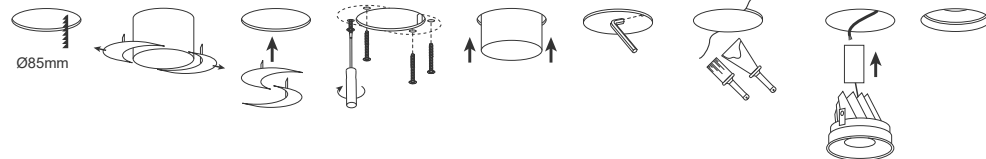

Air circulation notice:

Do not topload with insulation materials