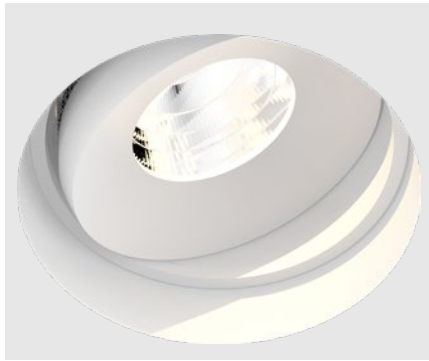

Titan Trimless Deep

Cone

TRIMLESS KIT INCLUDED

PRICES INCL. DRIVERS

Non dim (Driver 490.24.16 incl.)

2700K - Ra90 - 10.2W - 937lm	1019.AA.24.927.XX
3000K - Ra90 - 10.2W - 984lm	1019.AA.24.930.XX
4000K - Ra90 - 10.2W - 998lm	1019.AA.24.940.XX

1-10V dim & Push dim (Driver 490.25.20 incl.)

2700K - Ra90 - 10.2W - 937lm	1019.AA.25.927.XX
3000K - Ra90 - 10.2W - 984lm	1019.AA.25.930.XX
4000K - Ra90 - 10.2W - 998lm	1019.AA.25.940.XX

DALI dim (Driver 490.26.20 incl.)

2700K - Ra90 - 10.2W - 937lm	1019.AA.26.927.XX
3000K - Ra90 - 10.2W - 984lm	1019.AA.26.930.XX
4000K - Ra90 - 10.2W - 998lm	1019.AA.26.940.XX

Mains dim (Driver 490.27.20 incl.)

2700K - Ra90 - 10.2W - 937lm	1019.AA.27.927.XX
3000K - Ra90 - 10.2W - 984lm	1019.AA.27.930.XX
4000K - Ra90 - 10.2W - 998lm	1019.AA.27.940.XX

DALI dim / Dim to Warm 1800-3000K (Driver 490.26.20 incl.)

DTW (DALI dim) - 9.4W - 732lm	1019.AA.26.dtw.XX

Mains dim / Dim to Warm 1800-3000K (Driver 497.27.20 incl.)

DTW (mains dim) - 9.4W - 732lm	1019.AA.27.dtw.XX