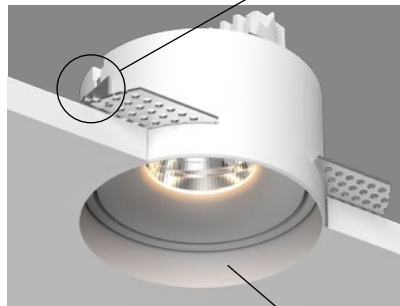

Titan Trimless

Deep

Type Trimless downlight
 Mounting Trimless
 Material Aluminium
 Adjustable Yes (40°/359°)
 El. class / IP Class III / IP20
 El. class driver Class II
 Warranty: see p.348

Bridgelux Vero 10 LED (350mA)

DIM TO WARM

Spot dimensions: Ø84mm x height 82mm

Trimless gypkit included

Adjustable ceiling thickness 9-25mm

Recessed height: 16mm

Weight: 380g
(excl. driver)

Driver:

- Included in article number and included in price
- External/Remote installation