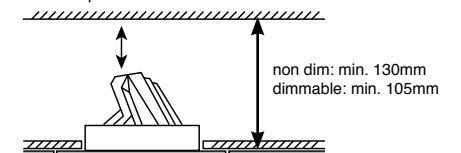

Air circulation notice:

Do not topload with insulation materials