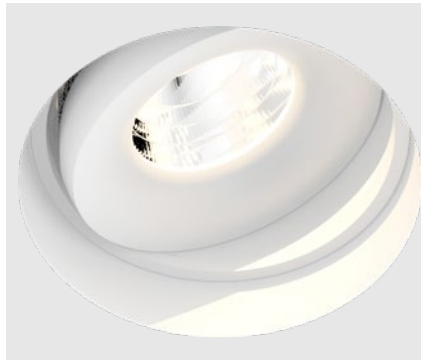

Titan Trimless Deep

Organic

TRIMLESS KIT INCLUDED

PRICES INCL. DRIVERS

Non dim (Driver 490.24.16 incl.)

2700K - Ra90 - 10.2W - 937lm	1020.AA.24.927.XX
3000K - Ra90 - 10.2W - 984lm	1020.AA.24.930.XX
4000K - Ra90 - 10.2W - 998lm	1020.AA.24.940.XX

1-10V dim & Push dim (Driver 490.25.20 incl.)

2700K - Ra90 - 10.2W - 937lm	1020.AA.25.927.XX
3000K - Ra90 - 10.2W - 984lm	1020.AA.25.930.XX
4000K - Ra90 - 10.2W - 998lm	1020.AA.25.940.XX

DALI dim (Driver 490.26.20 incl.)

2700K - Ra90 - 10.2W - 937lm	1020.AA.26.927.XX
3000K - Ra90 - 10.2W - 984lm	1020.AA.26.930.XX
4000K - Ra90 - 10.2W - 998lm	1020.AA.26.940.XX

Mains dim (Driver 490.27.20 incl.)

2700K - Ra90 - 10.2W - 937lm	1020.AA.27.927.XX
3000K - Ra90 - 10.2W - 984lm	1020.AA.27.930.XX
4000K - Ra90 - 10.2W - 998lm	1020.AA.27.940.XX

DALI dim / Dim to Warm 1800-3000K (Driver 490.26.20 incl.)

DTW (DALI dim) - 9.4W - 732lm	1020.AA.26.dtw.XX

Mains dim / Dim to Warm 1800-3000K (Driver 497.27.20 incl.)

DTW (mains dim) - 9.4W - 732lm	1020.AA.27.dtw.XX