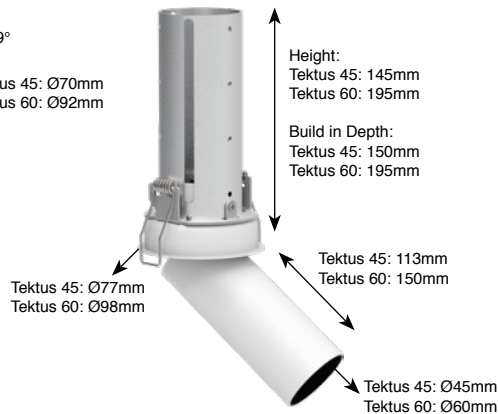

Tektus 45: Bridgelux Vero 10 LED (350mA)

CCT	2700K / 3000K / 4000K
CRI	Ra90 (Ra80 on request)
SDCM	3
Luminous Flux LED	2700K - Ra90: 1100lm (124lm/W) 3000K - Ra90: 1156lm (130lm/W) 4000K - Ra90: 1172lm (132lm/W)
Luminous Flux System	2700K - Ra90: 772lm (76lm/W) 3000K - Ra90: 811lm (80lm/W) 4000K - Ra90: 822lm (81lm/W)
Beam angle	29° / 40° / 51°
LED Power	8.9W / 350mA (excl. driver)
System Power	10.2W / 350mA (incl. driver)
Forward voltage	23V (min.) - 25.5V (typ.) - 28V (max.)

Tektus 45: Bridgelux Dim-to-warm LED (more info see p.330)

CCT	Dim-to-warm 1800-3000K
CRI	Ra90
Luminous Flux LED	860lm - System: 603lm
LED Power	8.2W / 250mA (excl. driver)
System Power	9.4W / 250mA (incl. driver)

Tektus 60: Citizen CLU LED (350mA/500mA)

CCT	2700K / 3000K / 4000K
CRI	Ra90
SDCM	3
Luminous flux LED (350/500mA)	2700K - Ra90: 1517lm (350mA) / 2118lm (500mA) 3000K - Ra90: 1577lm (350mA) / 2202lm (500mA) 4000K - Ra90: 1601lm (350mA) / 2236lm (500mA)
Luminous Flux System	2700K - Ra90: 995lm (350mA) / 1390lm (500mA) 3000K - Ra90: 1035lm (350mA) / 1445lm (500mA) 4000K - Ra90: 1050lm (350mA) / 1467lm (500mA)
Beam angle	23° / 36° / 48° / 57° / Zoom (25° - 46°)
LED Power	11.3W / 350mA or 16.5W / 500mA (excl. driver)
System Power	12.9W / 350mA or 19.0W / 500mA (incl. driver)
Forward voltage	29.3V (min.) - 32.6V (typ.) - 33.6V (max.)

Tektus 45: Ø70mm
Tektus 60: Ø92mm

Recessed mounting in horizontal ceilings only!

Driver:

- Included in article number and included in price
- External/Remote installation

Data sheets and wiring guide: see website
Driver information: see p.334-335

On Request

Tektus 45 LED with CRI Ra97
Tektus 45 with Class A LED