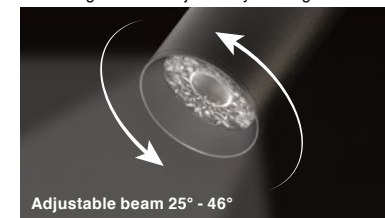

### Optional zoom lens (Tektus 60 only):

Beam angle can be adjusted by rotating the frontring