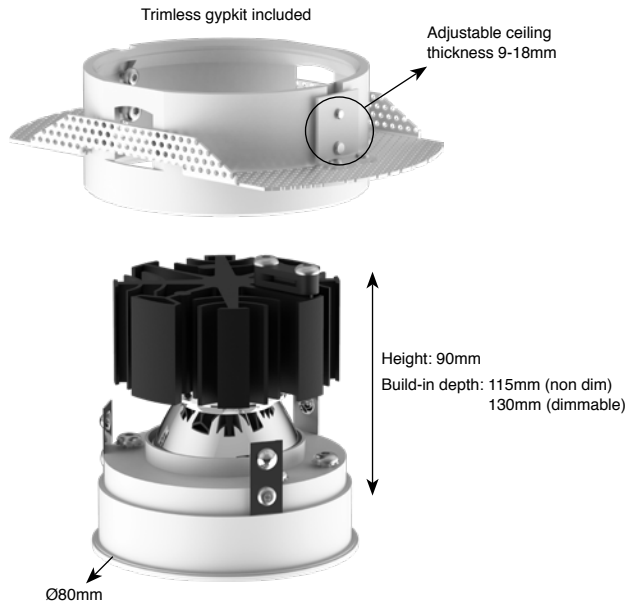

Focus Trimless

Type Downlight
 Mounting Trimless
 Material Aluminium
 Adjustable No
 El. class / IP Class III / IP20
 El. class driver Class II
 Warranty: see p.348

Citizen CLU LED (350mA)

CCT 2700K / 3000K / 4000K
 CRI Ra90
 SDCM 3
 Luminous flux LED
 2700K - Ra90: 1517lm (134lm/W)
 3000K - Ra90: 1577lm (139lm/W)
 4000K - Ra90: 1601lm (142lm/W)
 Luminous Flux System
 2700K - Ra90: 1289lm (100lm/W)
 3000K - Ra90: 1340lm (109lm/W)
 4000K - Ra90: 1361lm (111lm/W)
 Beam angle 27° / 43°
 LED Power 11.3W / 350mA (excl. driver)
 System Power 12.9W / 350mA (incl. driver)
 Forward voltage 29.3V (min.) - 32.3V (typ.) - 35.1V (max.)

 Ø85mm

Driver:
 - Included in article number and included in price
 - External/Remote installation

Data sheets and wiring guide: see website
Driver information: see p.334-335

Air circulation notice:
 Do not toplod with insulation materials