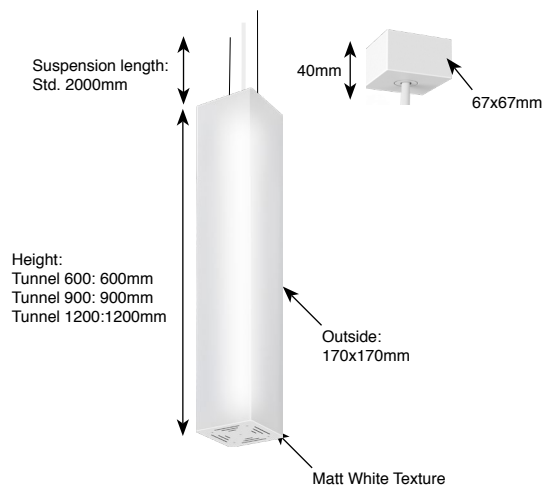

Tunnel Square

Type Lounge
Mounting Suspended
Material Polycarbonate (850°C)
Aluminium Powdercoated end plates
El. class / IP Class I / IP20
Warranty: see p.308

Module Tunnel 600 - Philips Fortimo LED Line HV

Luminous Flux 3000K - Ra80: 4832lm (163lm/W)
LED 4000K - Ra80: 5200lm (176lm/W)
Luminous Flux 3000K - Ra80: 3983lm (113lm/W)
System 4000K - Ra80: 4286lm (122lm/W)
LED power 29.6W (excl. driver)
System power 35.2W (incl. driver)

Module Tunnel 600 - Philips Fortimo LED Line HV

Luminous Flux 3000K - Ra80: 7248lm (163lm/W)
LED 4000K - Ra80: 7800lm (176lm/W)
Luminous Flux 3000K - Ra80: 5976lm (113lm/W)
System 4000K - Ra80: 6430lm (122lm/W)
LED power 44.4W (excl. driver)
System power 52.9W (incl. driver)

Module Tunnel 600 - Philips Fortimo LED Line HV

Luminous Flux 3000K - Ra80: 9664lm (163lm/W)
LED 4000K - Ra80: 10400lm (176lm/W)
Luminous Flux 3000K - Ra80: 7966lm (113lm/W)
System 4000K - Ra80: 8573lm (122lm/W)
LED power 59.2W (excl. driver)
System power 70.5W (incl. driver)

Suspension set (included):

- White ceiling box
- Integrated strain relief
- Two steel suspension wires
- 230V White textile supply cable

Options

Suspension + Power cable 4000mm

Suspension + 3x0.75mm² 102.23.01-4
Suspension + 5x0.75mm² 102.25.01-4

On request

Recessed connecting box (more info on p.300/p.305)
Trimless connecting box (more info on p.300/p.305)